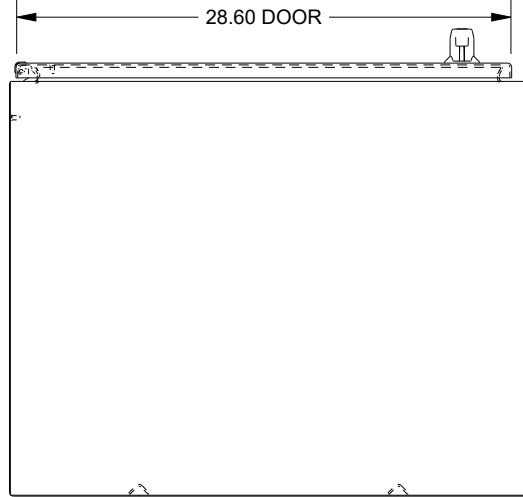

SAGINAW CONTROL & ENGINEERING

SCE-72EL3024SSFS

BOTTOM VIEW

TOP VIEW

LEFT SIDE VIEW

FRONT VIEW

RIGHT SIDE VIEW

EXTERNAL REAR VIEW