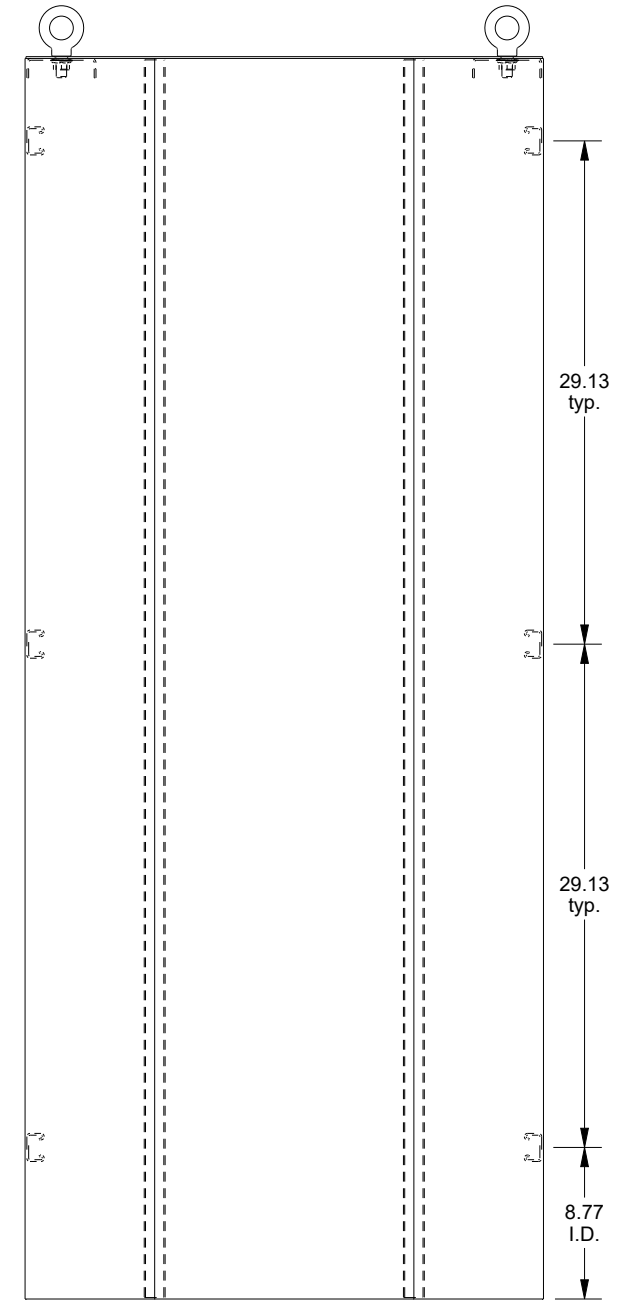

SAGINAW CONTROL & ENGINEERING

SCE-72EL3024SSFS

BOTTOM VIEW

TOP VIEW

LEFT SIDE VIEW

FRONT VIEW

RIGHT SIDE VIEW

EXTERNAL REAR VIEW