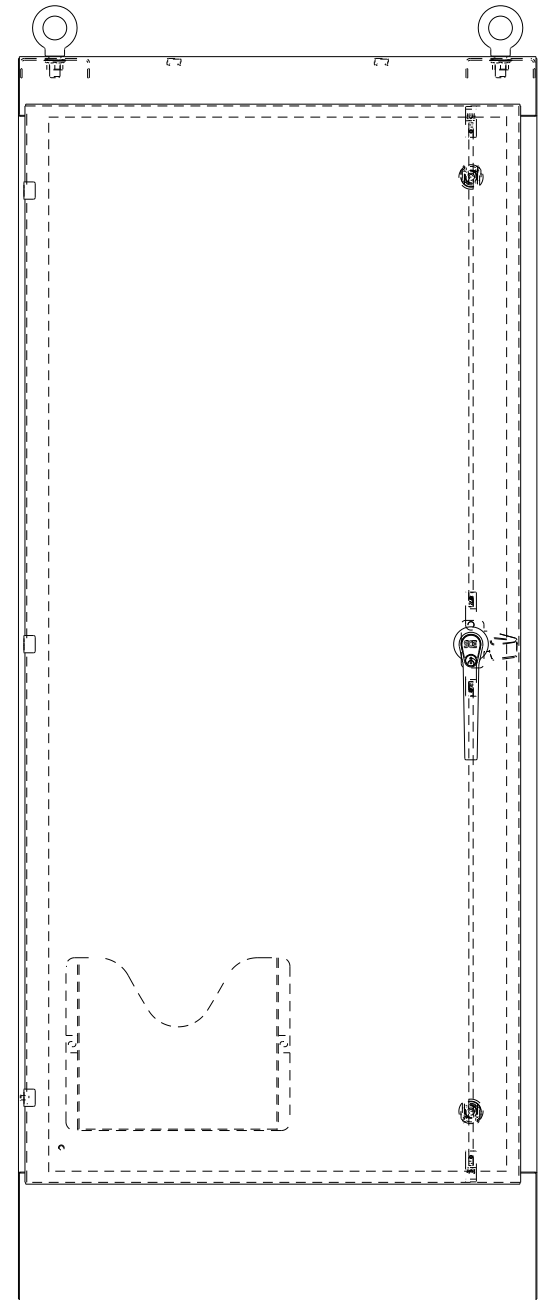

SAGINAW CONTROL & ENGINEERING

SCE-72EL3024SSFS

BOTTOM VIEW

TOP VIEW

LEFT SIDE VIEW

FRONT VIEW

RIGHT SIDE VIEW

EXTERNAL REAR VIEW