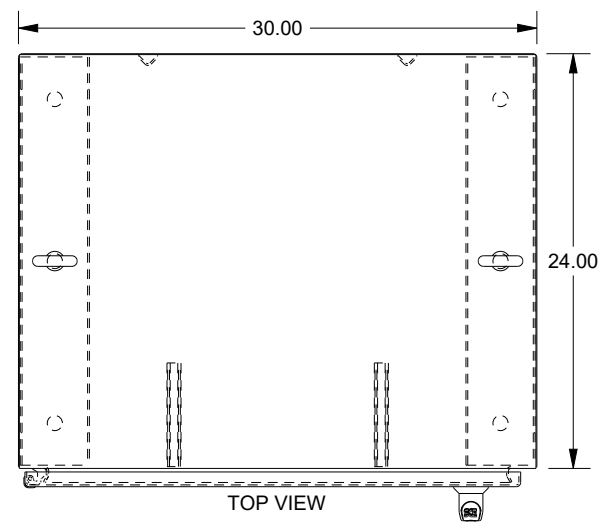

SAGINAW CONTROL & ENGINEERING

SCE-72EL3024SSFS

BOTTOM VIEW

TOP VIEW

LEFT SIDE VIEW

FRONT VIEW

RIGHT SIDE VIEW

EXTERNAL REAR VIEW